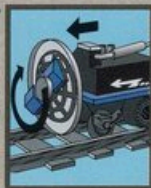

B. Clear the tracks!

Make the tracks safe from snow! As it chugs along, this handy vehicle blows snow from the tracks. Comes with one train worker. Ages 7-12. 57 pieces. #4533 Train Track Snow Remover $8.99